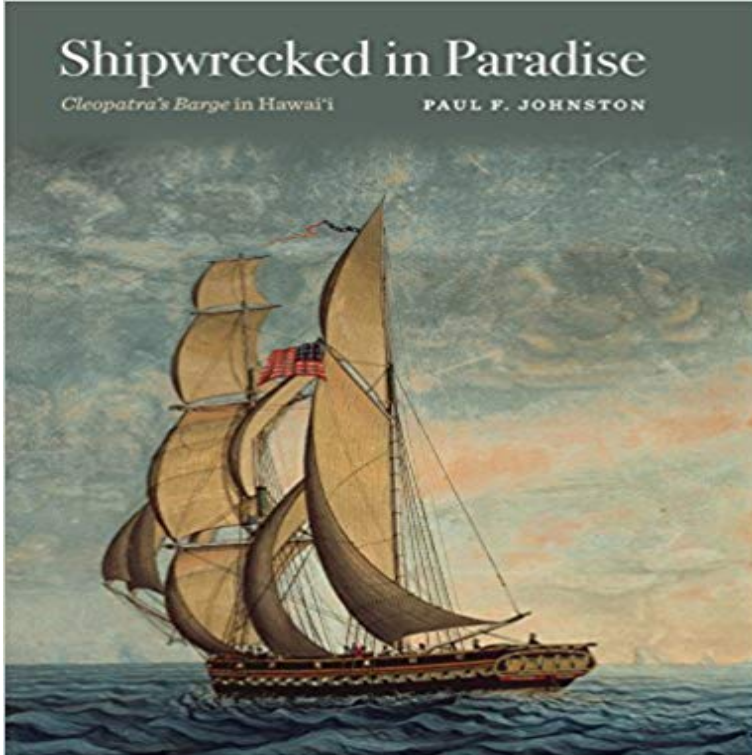

## Shipwrecked in Paradise: Cleopatras Barge in Hawaii (Ed Rachal Foundation Nautical Archaeology Series)

The first oceangoing yacht ever built in America, Cleopatras Barge, endured many incarnations over her eight-year life, from Mediterranean pleasure cruiser to a Hawaiian kings personal yacht. The famed ship, at times also a Christian missionary transport, pirate ship, getaway vehicle, instrument of diplomacy, and racing yacht, wrecked on a reef in Hanalei Bay on April 6, 1824. Obtaining the first underwater archaeological permits ever issued by the state of Hawaii, a team of divers from the Smithsonian Institution located, surveyed, and excavated the wrecked ship from 1995 to 2000. The 1,250 lots of artifacts from the shipwreck represent the only known material culture from the reign of King Kamehameha II (Liholiho), shedding light on the little-documented transitional period from Old Hawaii to foreign influence and culture. Although Liholiho ruled Hawaii for only a few short years, his abolition of taboos and admission of the Boston Christian missionaries into his kingdom planted the seeds for profound changes in Hawaiian culture. Richly illustrated, Shipwrecked in Paradise tells the story of the ships life in Hawaii, from her 1820 sale to Liholiho to her discovery and excavation.